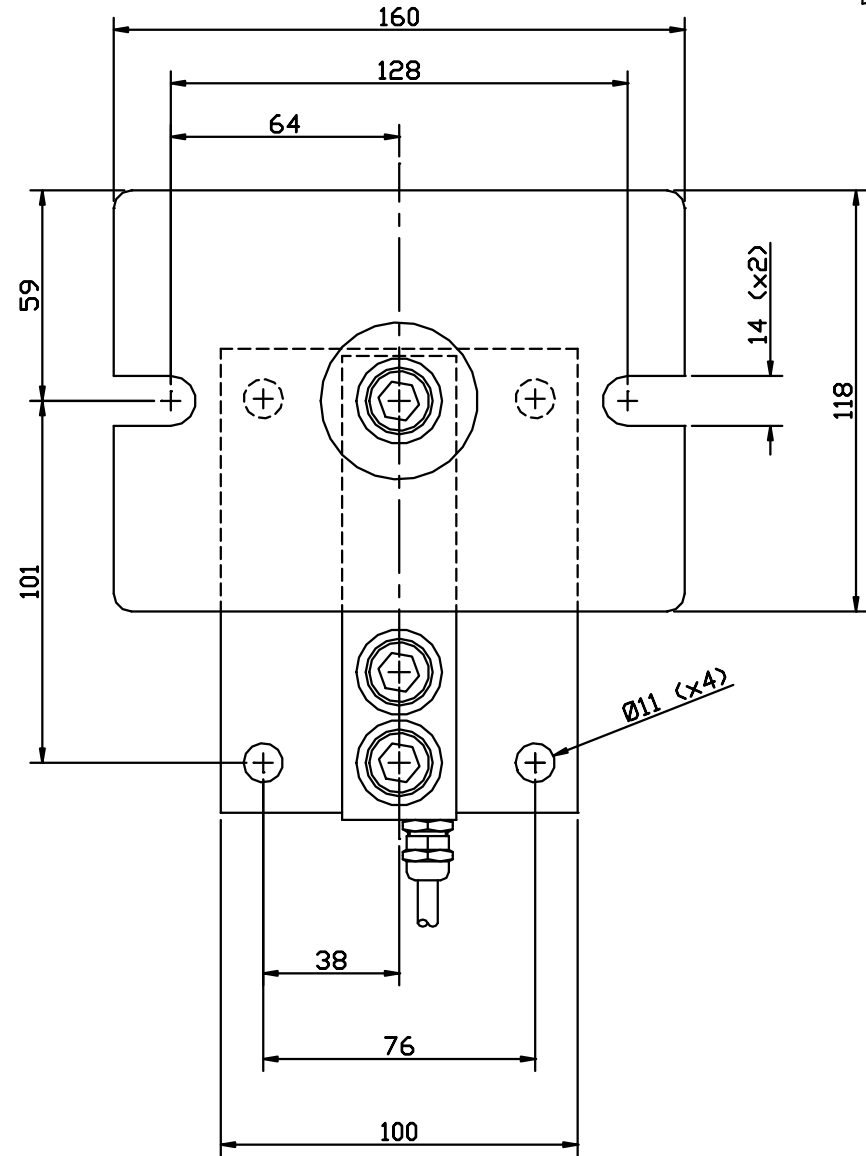

DO NOT SCALE

RUBBER MOUNT TYPE: 52564

PART NUMBERS:

- AW331/01000 - PLATED STEEL ASSEMBLY, 1000kg
- AW331/02000 - PLATED STEEL ASSEMBLY, 2000kg
- AW331/01500 - PLATED STEEL ASSEMBLY, 1500kg
- AW337/01000 - STAINLESS STEEL ASSEMBLY, 1000kg
- AW337/01500 - STAINLESS STEEL ASSEMBLY, 1500kg
- AW337/02000 - STAINLESS STEEL ASSEMBLY, 2000kg

DRG. No. □L 02585

ISS.	DATE	DCN	NOTE
4	01-07-2008	592	REDRAWN HEIGHT WAS 95mm.
3	04-04-2000		REDRAWN
2	15-07-1996		

SCALE	UNITS	TOLERANCE	DRAWN	CHECKED	APP'D
NTS	MM		IJD		
TITLE			DRAWING No.		
STAINLESS ULTRA COMPACT LOADING ASSEMBLY 1000 TO 2000kg			□L 02585		