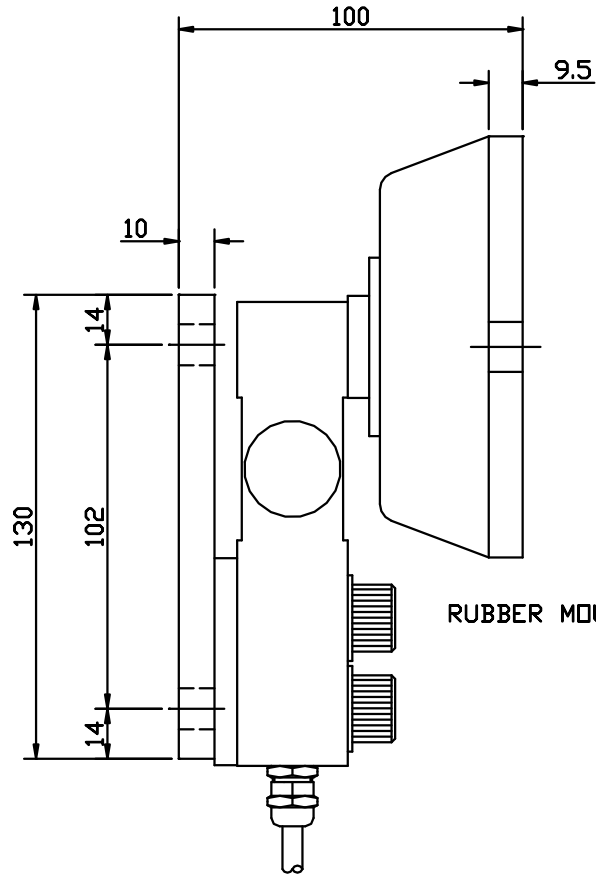

DO NOT SCALE

RUBBER MOUNT TYPE: 52564

PART NUMBERS:

- AW331/01000 - PLATED STEEL ASSEMBLY, 1000kg
- AW331/02000 - PLATED STEEL ASSEMBLY, 2000kg
- AW331/01500 - PLATED STEEL ASSEMBLY, 1500kg
- AW337/01000 - STAINLESS STEEL ASSEMBLY, 1000kg
- AW337/01500 - STAINLESS STEEL ASSEMBLY, 1500kg
- AW337/02000 - STAINLESS STEEL ASSEMBLY, 2000kg

DRG. No. □L 02585

ISS.	DATE	DCN	NOTE
4	01-07-2008	592	REDRAWN HEIGHT WAS 95mm.
3	04-04-2000		REDRAWN
2	15-07-1996		

SCALE	UNITS	TOLERANCE	DRAWN	CHECKED	APP'D
NTS	MM		IJD		
TITLE			DRAWING No.		
STAINLESS ULTRA COMPACT LOADING ASSEMBLY 1000 TO 2000kg			□L 02585		